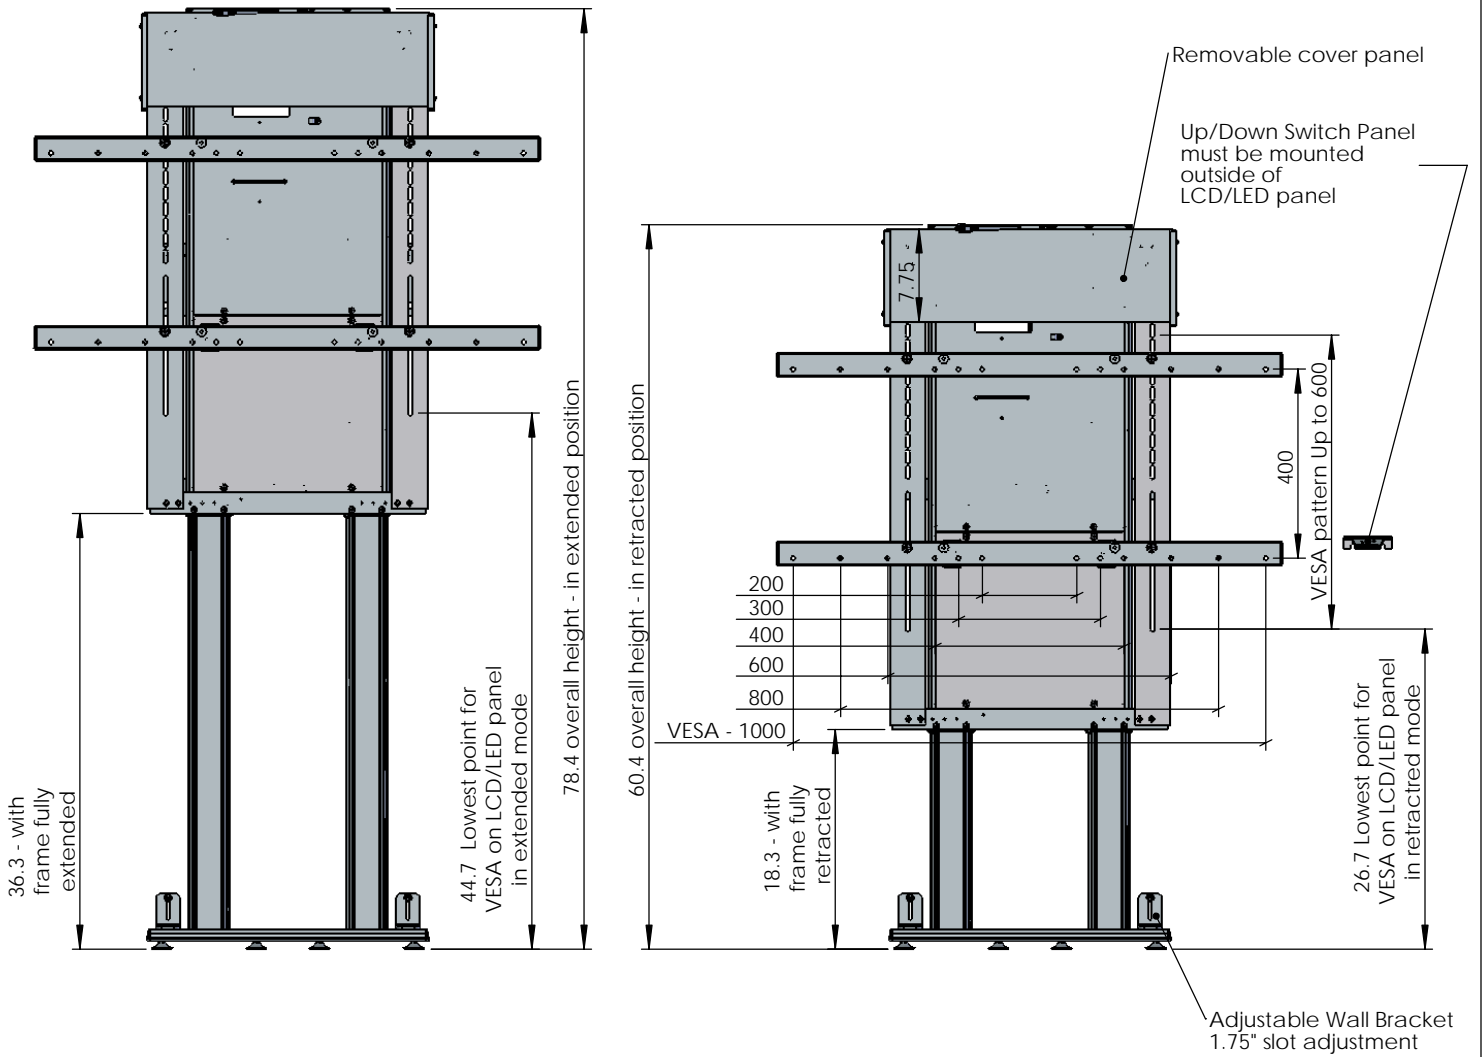

Pro-LIFT WMF - Electric height adjustable wall mount with floor support - preliminary spec sheet

- 18" electric height adjustment
- 200 lbs dynamic lift
- Up to 1000 x 600 VESA
- Up to 75" LCD/LED Panel
- Ships in 1 box
 - 62" x 24" x 4"
 - approx 60 lbs

Pro-LIFT WMF shown in retracted position
FRONT ELEVATION

PROLIFT Elevate Your Workspace

4.5 distance from Wall plane
to back of LCD/LED Panel

BACK ELEVATION - Pro-LIFT WMF shown in retracted position
(Certain components have been hidden for clarity of spec sheet)