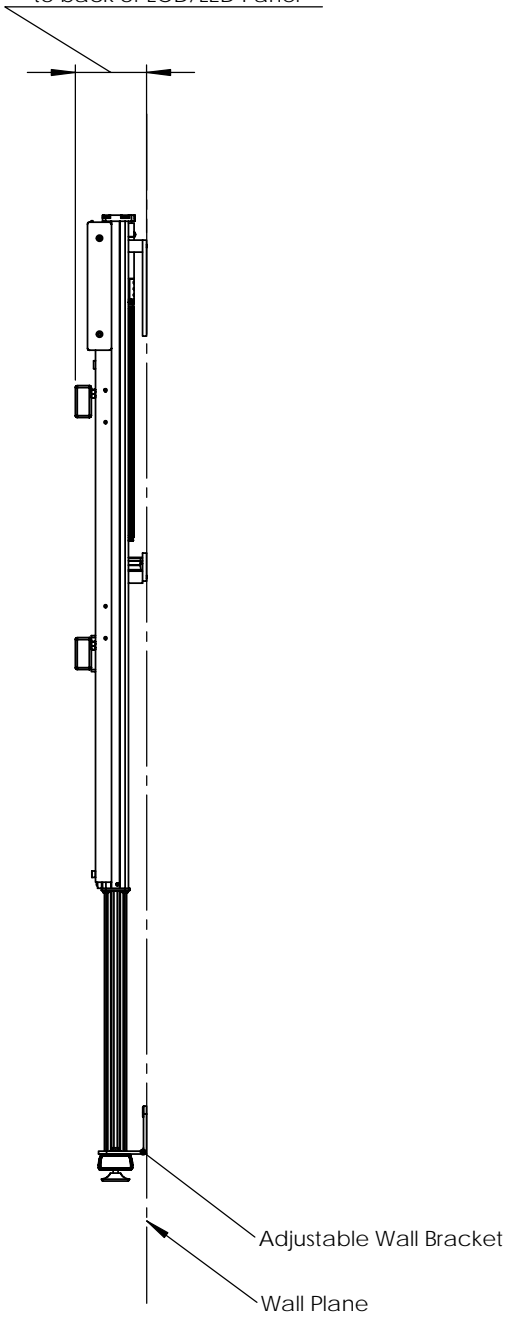

Pro-LIFT WMF - Electric height adjustable wall mount with floor support - preliminary spec sheet

- 18" electric height adjustment
- 200 lbs dynamic lift
- Up to 1000 x 600 VESA
- Up to 75" LCD/LED Panel
- Ships in 1 box
 - 62" x 24" x 4"
 - approx 60 lbs

Pro-LIFT WMF shown in retracted position
FRONT ELEVATION

PROLIFT Elevate Your Workspace

4.5 distance from Wall plane
to back of LCD/LED Panel

BACK ELEVATION - Pro-LIFT WMF shown in retracted position
(Certain components have been hidden for clarity of spec sheet)