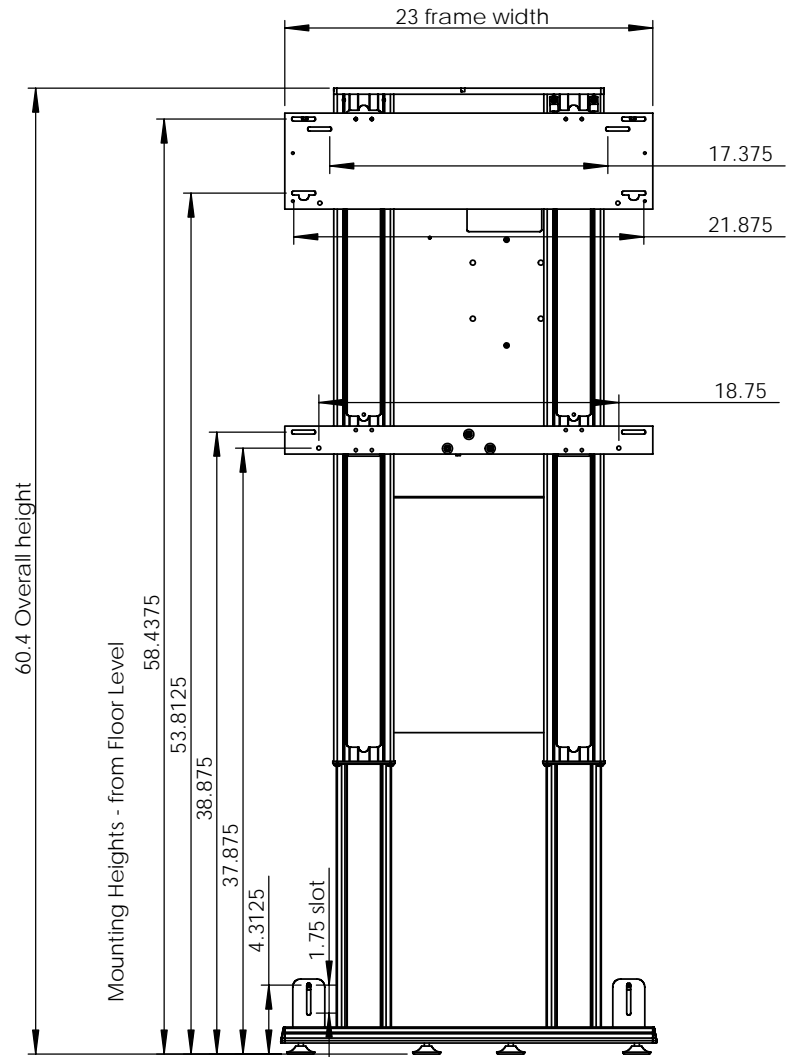

Pro-LIFT WMF - Electric height adjustable wall mount with floor support - preliminary spec sheet

- 18" electric height adjustment
- 200 lbs dynamic lift
- Up to 1000 x 600 VESA
- Up to 75" LCD/LED Panel
- Ships in 1 box
 - 62" x 24" x 4"
 - approx 60 lbs

Pro-LIFT WMF shown in retracted position
FRONT ELEVATION

PROLIFT Elevate Your Workspace

4.5 distance from Wall plane
to back of LCD/LED Panel

BACK ELEVATION - Pro-LIFT WMF shown in retracted position
(Certain components have been hidden for clarity of spec sheet)