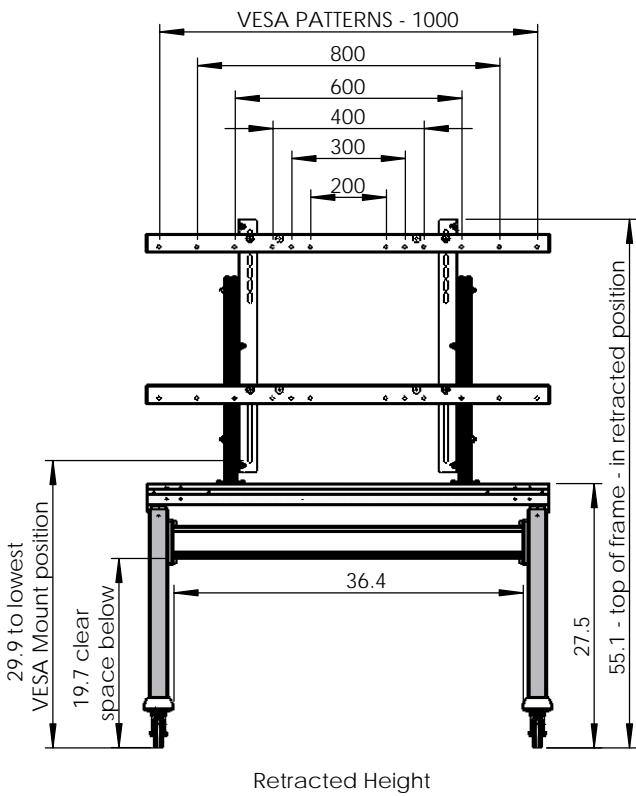

Peregrine - G5ZL Box
(without optional accessories)

Single Unit
Dimensions: 44.25" x 26" x 8.25"
Weight: 100 lbs

Pallet Quantity - 12
Dimensions: 48" x 48" x 56" tall
Weight: 1300 lbs approximately

Peregrine - G5ZL Cart

Peregrine - G5ZL Optional laptop tray

Peregrine - Laptop Box
(ships separately)

Single Unit
Dimensions: 23" x 13" x 2.5"
Weight: 10 lbs

Maximum laptop weight
for this accessory is 15 lbs

Multiple installation
points to match
IFP / TV screen width

Tray may be installed
left or right sided
(shown right side)