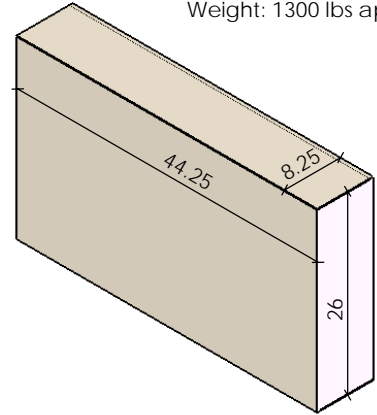

Peregrine - G5ZL Box
(without optional accessories)

Single Unit
Dimensions: 44.25" x 26" x 8.25"
Weight: 100 lbs

Pallet Quantity - 12
Dimensions: 48" x 48" x 56" tall
Weight: 1300 lbs approximately

Peregrine - G5ZL Cart

Peregrine - G5ZL Optional laptop tray

Peregrine - Laptop Box
(ships separately)

Single Unit
Dimensions: 23" x 13" x 2.5"
Weight: 10 lbs

Maximum laptop weight
for this accessory is 15 lbs

Multiple installation
points to match
IFP / TV screen width

Tray may be installed
left or right sided
(shown right side)