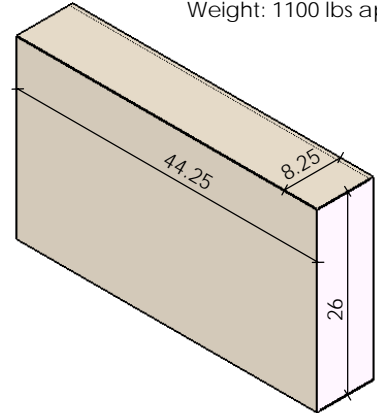

Peregrine - G5ZL Box  
(without optional accessories)

Single Unit  
Dimensions: 44.25" x 26" x 8.25"  
Weight: 100 lbs

Pallet Quantity - 10  
Dimensions: 48" x 48" x 60" tall  
Weight: 1100 lbs approximately

Peregrine - G5ZL Cart

Peregrine - G5ZL Optional laptop tray

Peregrine - Laptop Box  
(ships separately)

Single Unit  
Dimensions: 23" x 13" x 2.5"  
Weight: 10 lbs

Maximum laptop weight for this accessory is 15 lbs