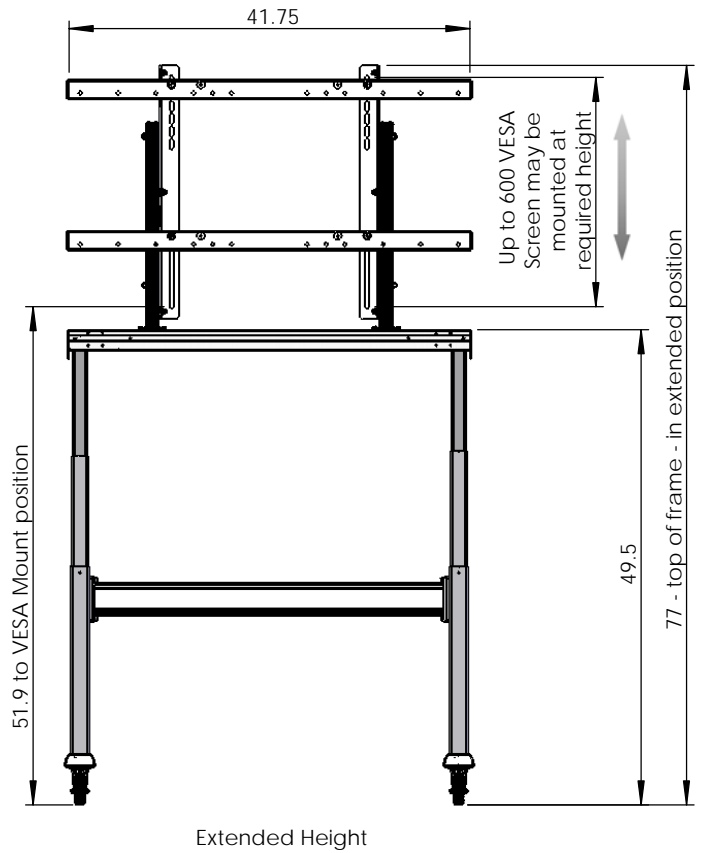

Peregrine - G5ZL Box
(without optional accessories)

Single Unit
Dimensions: 44.25" x 26" x 8.25"
Weight: 100 lbs

Pallet Quantity - 12
Dimensions: 48" x 48" x 56" tall
Weight: 1300 lbs approximately

Peregrine - G5ZL Cart

Peregrine - G5ZL Optional laptop tray

Peregrine - Laptop Box
(ships separately)

Single Unit
Dimensions: 23" x 13" x 2.5"
Weight: 10 lbs

Maximum laptop weight
for this accessory is 15 lbs

Multiple installation
points to match
IFP / TV screen width

Tray may be installed
left or right sided
(shown right side)