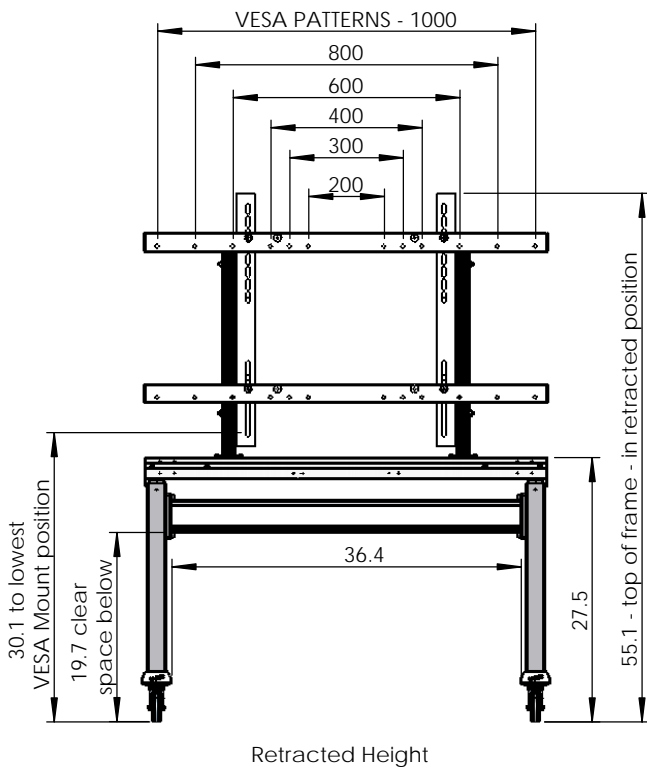

Peregrine - G5ZL Box  
(without optional accessories)

Single Unit  
Dimensions: 44.25" x 26" x 8.25"  
Weight: 100 lbs

Pallet Quantity - 10  
Dimensions: 48" x 48" x 60" tall  
Weight: 1100 lbs approximately

Peregrine - G5ZL Cart

Peregrine - G5ZL Optional laptop tray

Peregrine - Laptop Box  
(ships separately)

Single Unit  
Dimensions: 23" x 13" x 2.5"  
Weight: 10 lbs

Maximum laptop weight for this accessory is 15 lbs