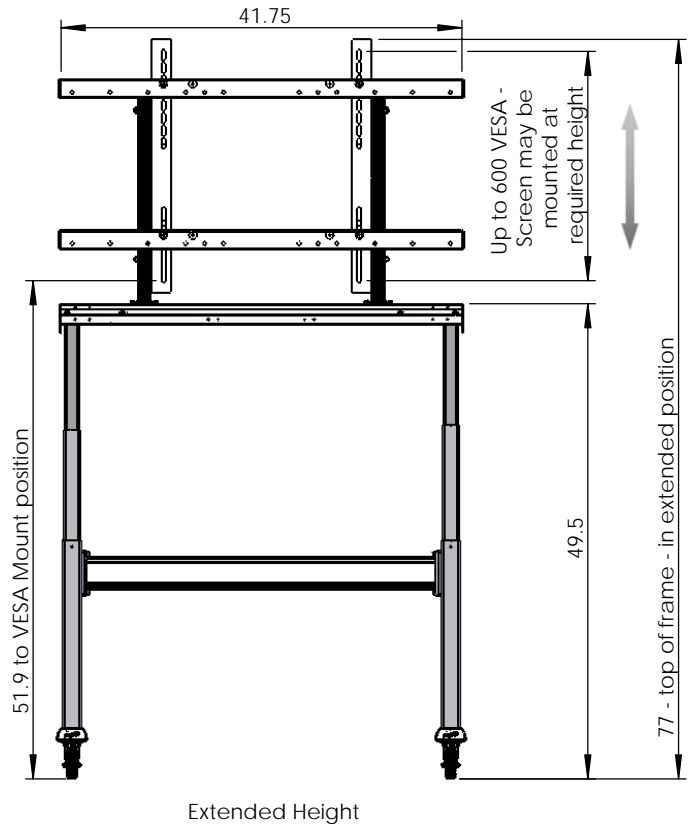

Peregrine - G5ZL Box  
(without optional accessories)

Single Unit  
Dimensions: 44.25" x 26" x 8.25"  
Weight: 100 lbs

Pallet Quantity - 10  
Dimensions: 48" x 48" x 60" tall  
Weight: 1100 lbs approximately

Peregrine - G5ZL Cart

Peregrine - G5ZL Optional laptop tray

Peregrine - Laptop Box  
(ships separately)

Single Unit  
Dimensions: 23" x 13" x 2.5"  
Weight: 10 lbs

Maximum laptop weight for this accessory is 15 lbs