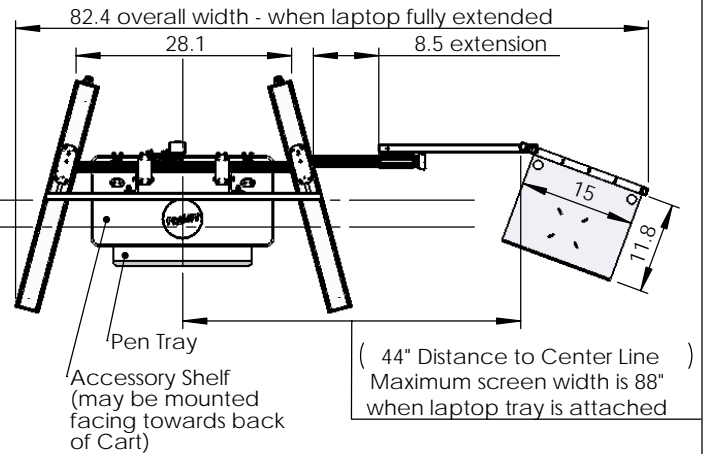

ProLIFT G5L / G5L-Pro

Quick facts:

19" Electric height adjustment (61.3" to 80.3")

Maximum lift capacity is 300 lbs

this includes LED/LCD or IFP and any other accessories

Shipping Box

Shipping Weights

Pro-LIFT G5L @ 95 lbs

Pro-LIFT G5L-Pro @ 107 lbs

Pro-LIFT G5L

Pro-LIFT G5L-Pro

Same as Pro-LIFT G5L, also includes Laptop tray, Pen Tray and IR Remote

Elevate Your Workspace

www.joromfg.com

www.proliftstand.com

COPYRIGHT 2014