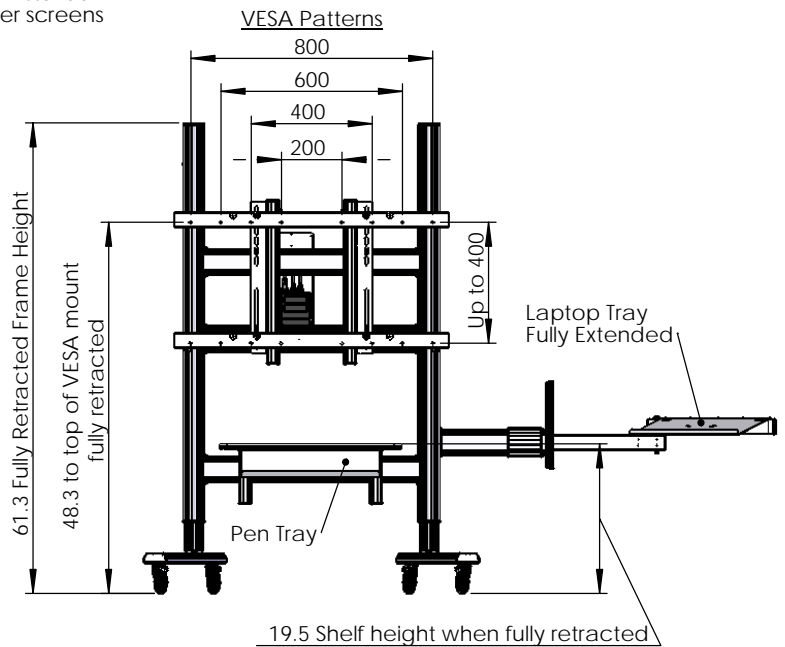

ProLIFT G5L / G5L-Pro

Quick facts:

19" Electric height adjustment (61.3" to 80.3")

Maximum lift capacity is 300 lbs

this includes LED/LCD or IFP and any other accessories

Shipping Box

Shipping Weights

Pro-LIFT G5L @ 95 lbs

Pro-LIFT G5L-Pro @ 107 lbs

Pro-LIFT G5L

Pro-LIFT G5L-Pro

Same as Pro-LIFT G5L, also includes Laptop tray, Pen Tray and IR Remote

Elevate Your Workspace

www.joromfg.com

www.proliftstand.com

COPYRIGHT 2014