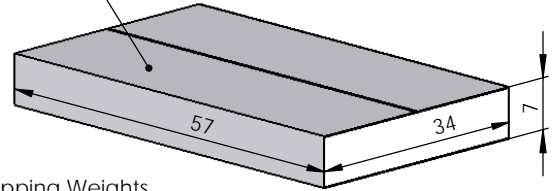

ProLIFT G5L / G5L-Pro

Quick facts:

19" Electric height adjustment (61.3" to 80.3")

Maximum lift capacity is 300 lbs

this includes LED/LCD or IFP and any other accessories

Shipping Box

Shipping Weights

Pro-LIFT G5L @ 95 lbs