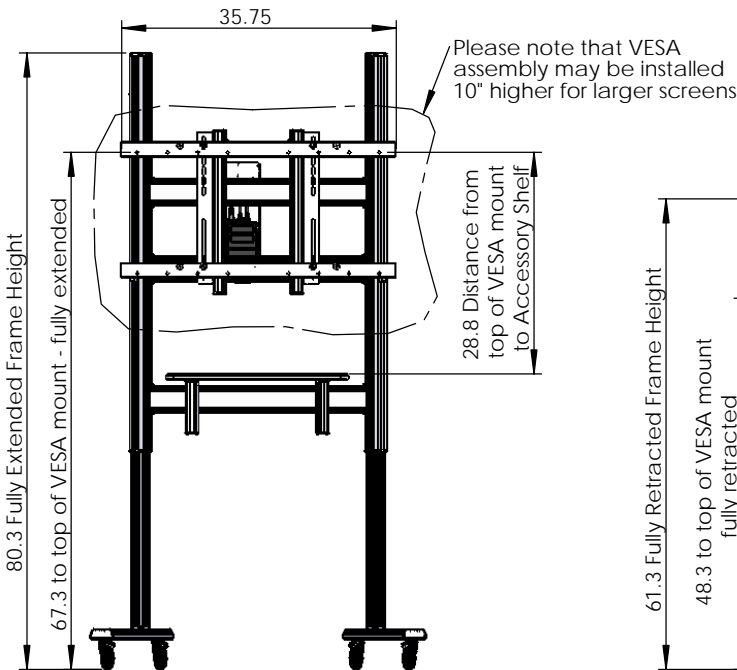

ProLIFT G5L / G5L-Pro

Quick facts:

19" Electric height adjustment (61.3" to 80.3")

Maximum lift capacity is 300 lbs

this includes LED/LCD or IFP and any other accessories

Shipping Box

Shipping Weights

Pro-LIFT G5L @ 95 lbs

Pro-LIFT G5L-Pro @ 107 lbs

Pro-LIFT G5L

Pro-LIFT G5L-Pro

Same as Pro-LIFT G5L, also includes Laptop tray, Pen Tray and IR Remote

Elevate Your Workspace

www.joromfg.com

www.proliftstand.com

COPYRIGHT 2014