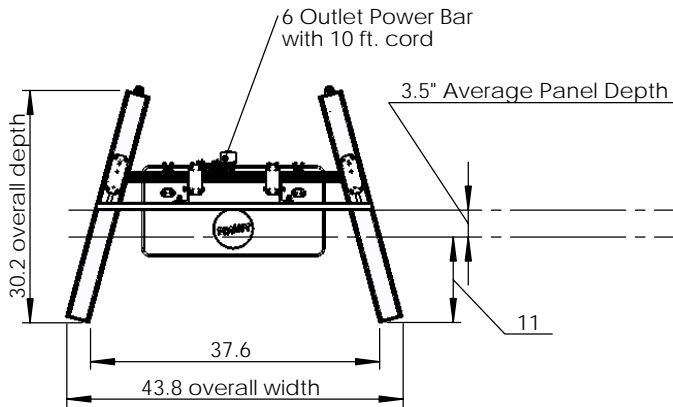

ProLIFT G5L / G5L-Pro

Quick facts:

19" Electric height adjustment (61.3" to 80.3")

Maximum lift capacity is 300 lbs

this includes LED/LCD or IFP and any other accessories

Shipping Box

Shipping Weights

Pro-LIFT G5L @ 95 lbs

Pro-LIFT G5L-Pro @ 107 lbs

Pro-LIFT G5L

Pro-LIFT G5L-Pro

Same as Pro-LIFT G5L, also includes Laptop tray, Pen Tray and IR Remote

Elevate Your Workspace

www.joromfg.com

www.proliftstand.com

COPYRIGHT 2014